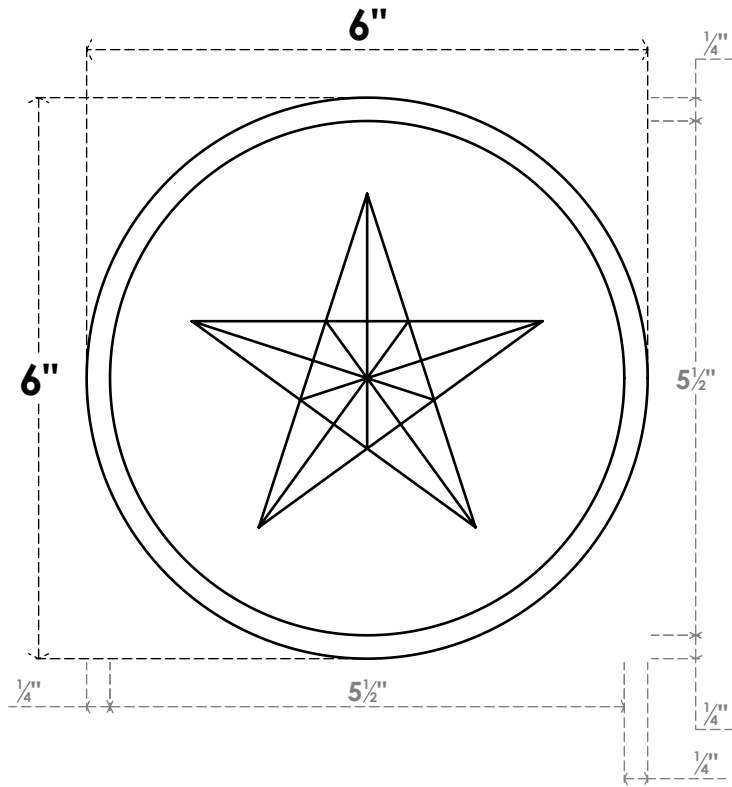

ROSP060X060X075GRY07

6"W X 6"H X 3/4"P STANDARD GRAYSON STAR ROSETTE WITH BEVELED EDGE, ARCHITECTURAL GRADE PVC

FRONT

SIDE

EKENA MILLWORK
2300 WEST MAIN ST.
CLARKSVILLE, TX 75426
TOLL FREE: 866-607-0453
WWW.EKENAMILLWORK.COM