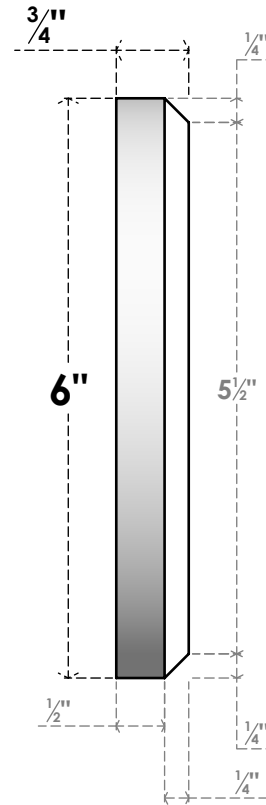

ROSP060X060X075GRY07

6"W X 6"H X 3/4"P STANDARD GRAYSON STAR ROSETTE WITH BEVELED EDGE, ARCHITECTURAL GRADE PVC

FRONT

SIDE

EKENA MILLWORK
2300 WEST MAIN ST.
CLARKSVILLE, TX 75426
TOLL FREE: 866-607-0453
WWW.EKENAMILLWORK.COM

NOTES

1. INSTALLATION TO BE COMPLETED IN ACCORDANCE WITH MANUFACTURER'S SPECIFICATIONS.
2. DRAWING MAY NOT BE TO SCALE
3. THIS DRAWING IS INTENDED FOR DESIGN AND PLANNING PURPOSES ONLY.
4. ALL INFORMATION CONTAINED HEREIN WAS CURRENT AT THE TIME OF DEVELOPMENT BUT MUST BE REVIEWED AND APPROVED BY THE PRODUCT MANUFACTURER TO BE CONSIDERED ACCURATE.
5. ARCHITECTURAL GRADE PVC PRODUCTS ARE MADE FROM EXPANDED CELLULAR PVC AND COME NATURALLY WHITE BUT MAY BE PAINTED